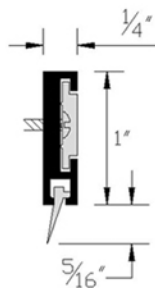

Aroyan Commercial Door Trim

Where Quality And Dependability
Is Our Number One Goal
That Gives You Peace Of Mind.

Door Sweeps

P127_A

P127_TL

Architectural Finishes:

628 - Clear
Anodized Alum

314 - Dark
Bronze Anodized

PW - Painted
White Alum

G - Gold
Anodized Alum

BDG - Bright Gold
Anodized Alum

SPECIFICATIONS:

Material:

Aluminum

Finishes:

P127_A : Vinyl Gasket Insert, Stocked 628, 314, PW

Custom Order Available In "G" & "BDG" - Nylon Brush Insert Also Available

P127_TL : Vinyl Gasket Insert Only, Available in 628 & 314 Only

Ordering:

P1275A = For Up To A 36" Door

P1276A = For Up To A 42" Door

P1277A = For Up To A 48" Door

P1275TL = For Up To A 36" Door

P1276TL = For Up To A 42" Door

Aroyan Inc
1423 Bedford Street, Unit 1
Abington, MA 02351
Phone: 781-421-3107 · Fax: 781-421-3108
www.aroyaninc.com · info@aroyaninc.com

Copyright © 2020, Aroyan Inc. All rights Reserved

06/20