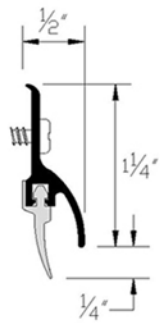

Door Sweeps

P127_A